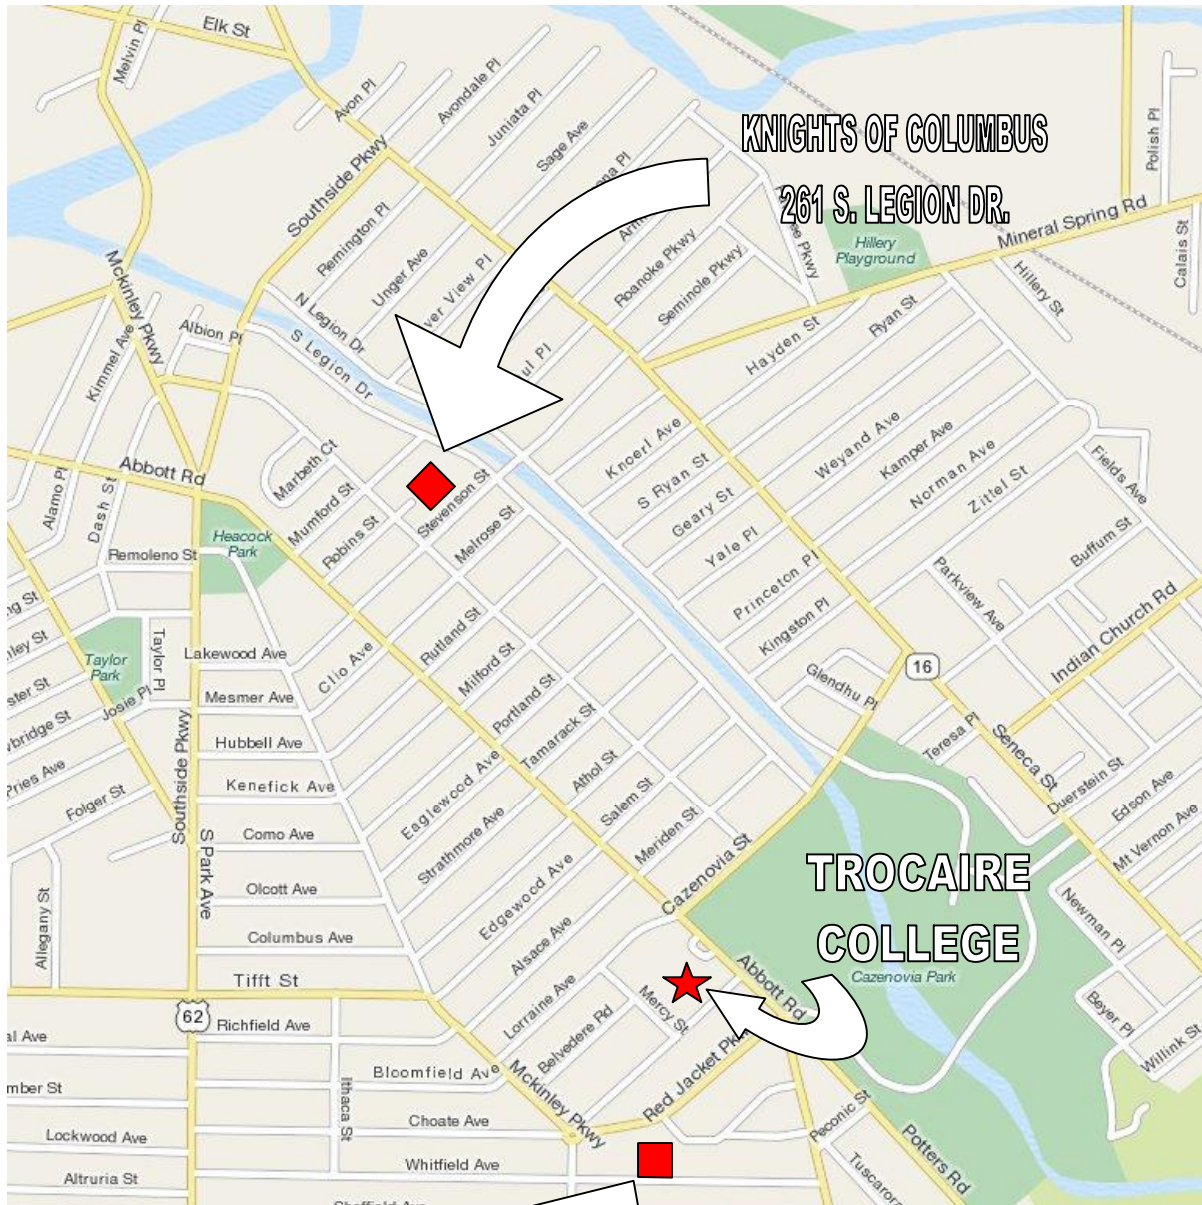

TROCAIRE COLLEGE PARKING/SHUTTLE BUS LOCATIONS

SALEM LUTHERAN CHURCH
10 McClellan Circle
Buffalo, NY 14220
(Must leave first 5 rows open)

Knights of Columbus Location:
Many more spaces
Very accessible from the city and points north
5 minutes from college on shuttle

Church Location:
Fewer spaces
Closer for those who live in south

Students are asked to use the Knights location as first choice to avoid crowding